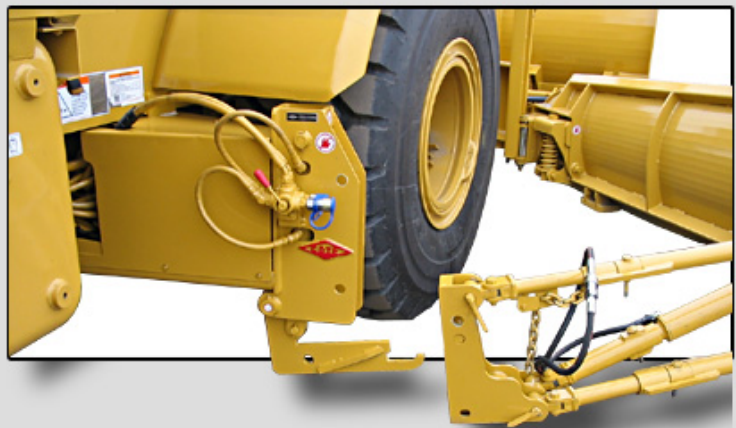

**CÔTÉ**®

*Depuis 1929 Since*

**AR9000 Model  
FOR LOADER**

**W. CÔTÉ & FILS LTÉE**  
Snow-plow equipments manufacturer  
19, Cote Street - Mercier (Québec)  
Canada - J6R 2B9

Phone: (450) 691-2967  
Fax: (450) 691-2830  
Internet: [www.w-cote.com](http://www.w-cote.com)  
e-mail: [info@w-cote.com](mailto:info@w-cote.com)

# AR9000 Model FOR LOADER

Owing to our great success with the **AR9000** on trucks and to the growing adoption of wheel-mounted loaders for snow removal, **CÔTÉ** has, in recent years, adapted its famous harness to most available loader models. This means that you can now make your loader even more profitable.

The **AR9000** is simple to use and very versatile. Snow removal contracts are getting more and more diversified, and that is why leasing rolling equipment is getting more popular. The harness has been designed based on the standard harness. **AR9000** can be adapted for different types of female hooks, or simply truck-mounted, as originally designed. This arrangement makes it a logical and economical choice.